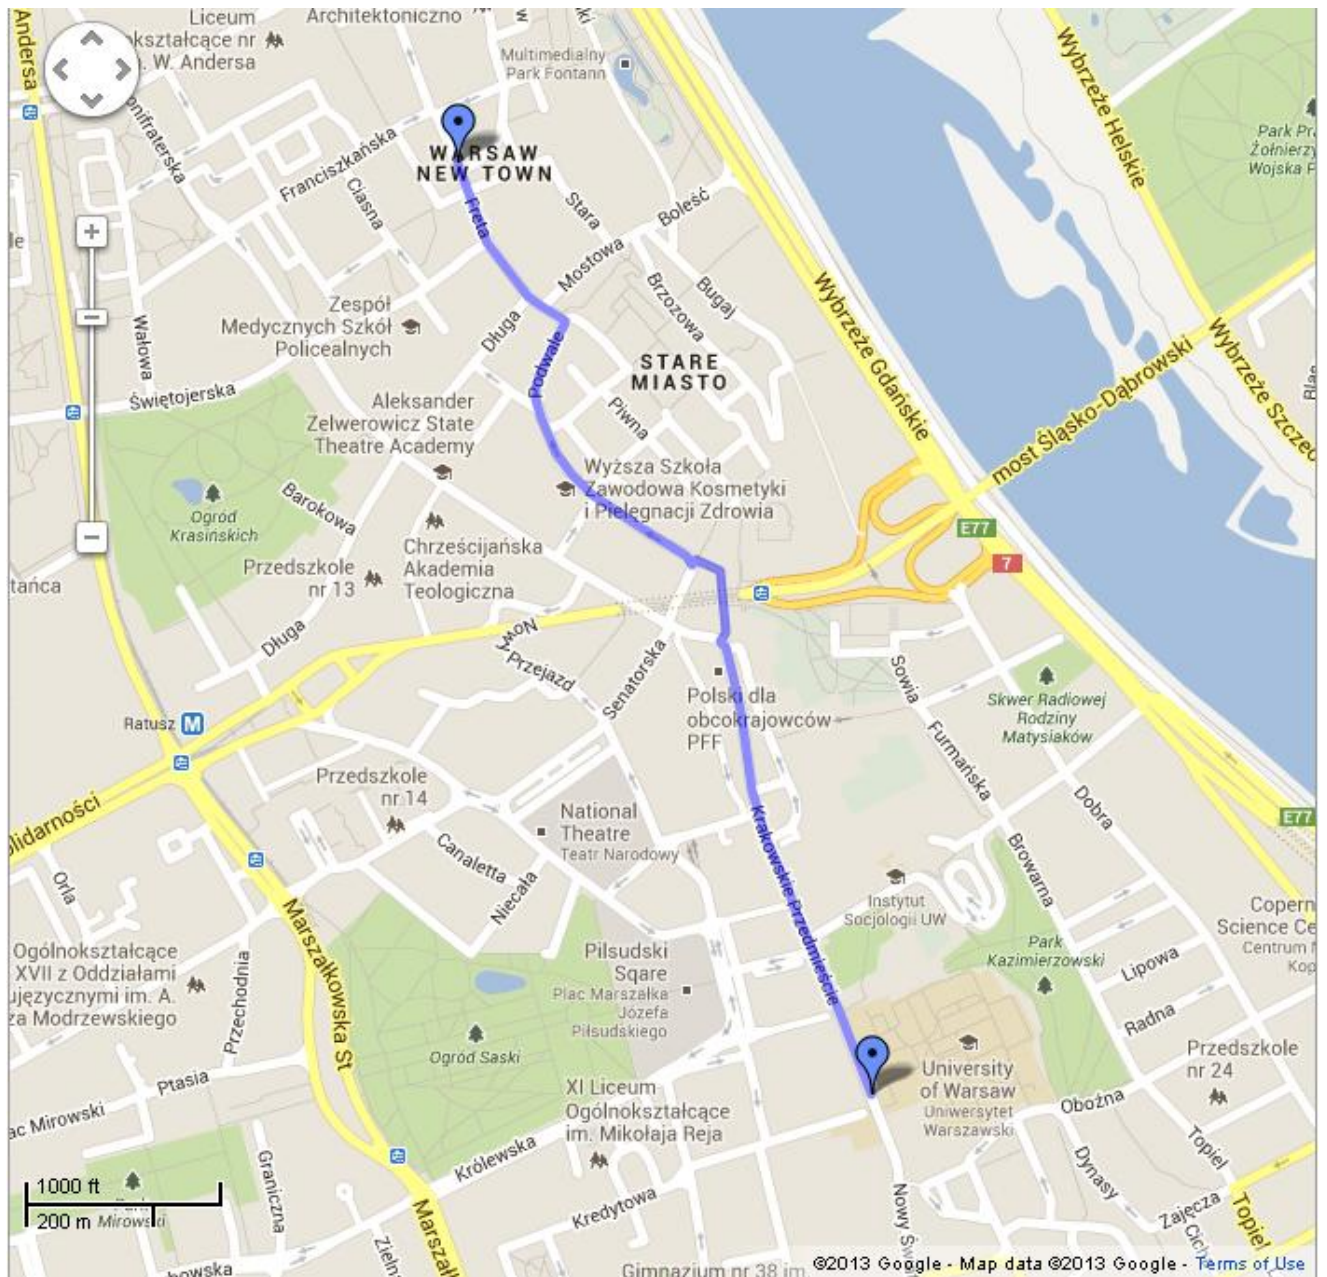

How to get to *Galeria Freta* restaurant from the main campus of the University of Warsaw:

1) You can have a very nice walk to the restaurant via Warsaw's Royal Route.

It will take approx. 20 minutes and the distance is 1,7 km.

Starting from the main campus of the Uni. of Warsaw, head north on Krakowskie Przedmieście towards the Royal Castle and the Old Town. Follow the blue line from the map above.

The address of your destination is 39 Freta street (it will be on the left side of the street, opposite New Town Square).

2) You can also take a bus no. **518** (NOWODWORY direction), **503** (KONWIKTORSKA direction), **116** or **180** (CHOMICZÓWKA direction) **from UNIWERSYTET stop**, which is set in front of the Main Gate of the University. Get off at the stop called **PL. KRASIŃSKICH**. The journey by bus lasts about 5 mins, but you need approx. 10 minutes to go on foot from PL. KRASIŃSKICH stop to the restaurant:

Go back to Długa str. and go straight on, till the end of the street. Turn left into Freta street until you'll find *Galeria Freta* restaurant (39 Freta street). The restaurant is located on the left side of the street, opposite New Town Square.